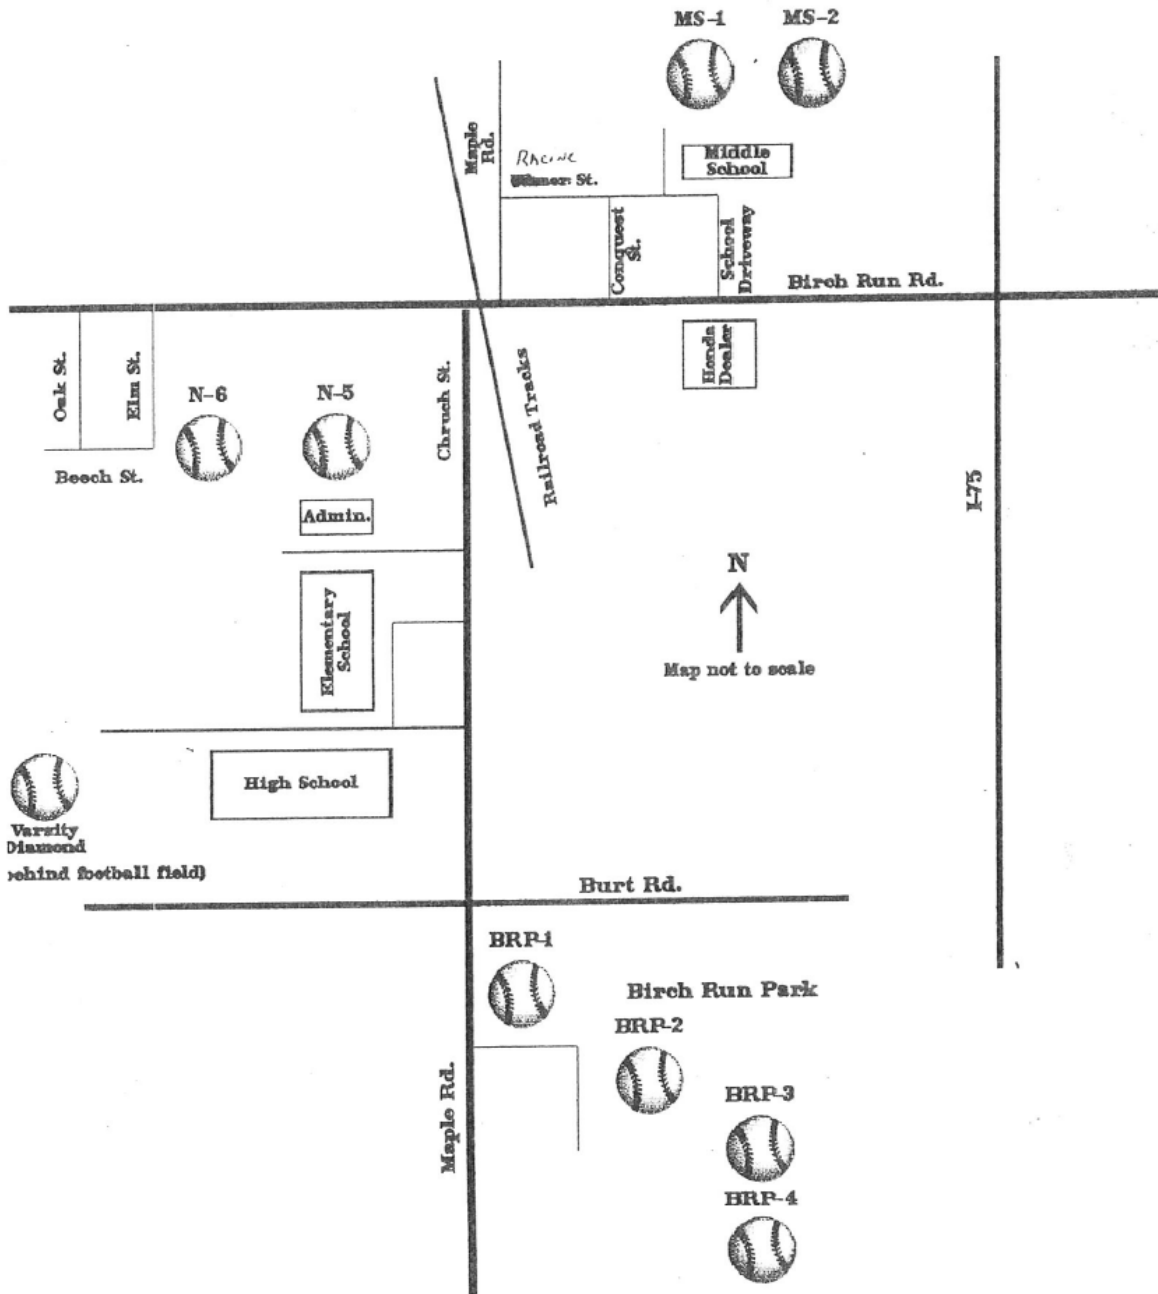

PFY Birch Run Ball Diamonds

★ **Taymouth Township Library:**

989-770-4651
2361 E Burt Rd
Burt, MI 48417, US

* Burt Park is located directly across the street from the Library

© 2006 MapQuest, Inc

©2006 N/A

All rights reserved. Use Subject to License/Copyright
This map is informational only. No representation is made or warranty given as to its content. User assumes all risk of use. MapQuest and its suppliers assume no responsibility for any loss or delay resulting from such use.